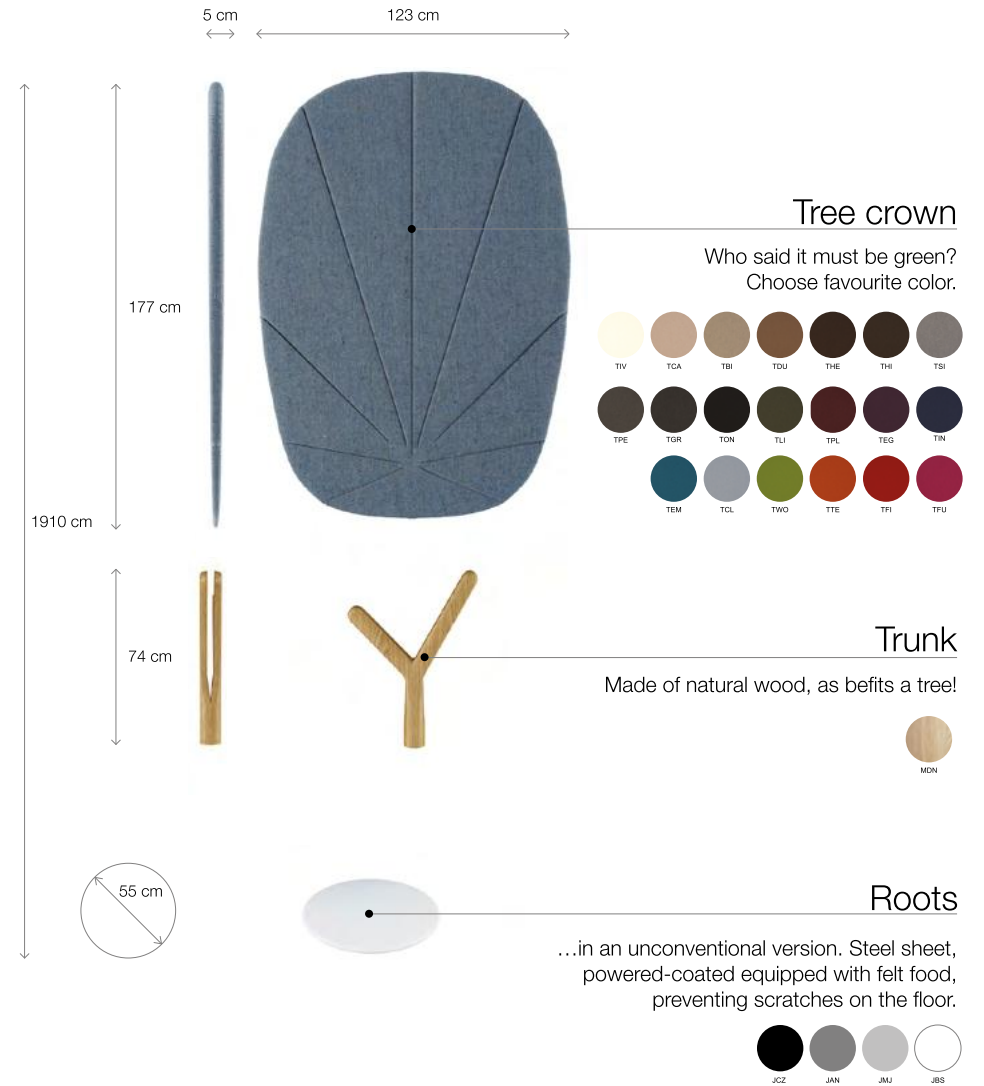

Anatomy of nature

The Tree Screen is an innovative concept that enhances acoustic comfort in places with high noise levels. The inspiration comes straight from nature. As an element of small architecture, it plays both acoustic and flexible roles in a office, making the surroundings more pleasant and user-friendly.

Plan(t) your wood.

Tree screen

See more: www.mikomaxsmartoffice.pl/en

Following material is not an ideal representation of the color and surface structure of the product.