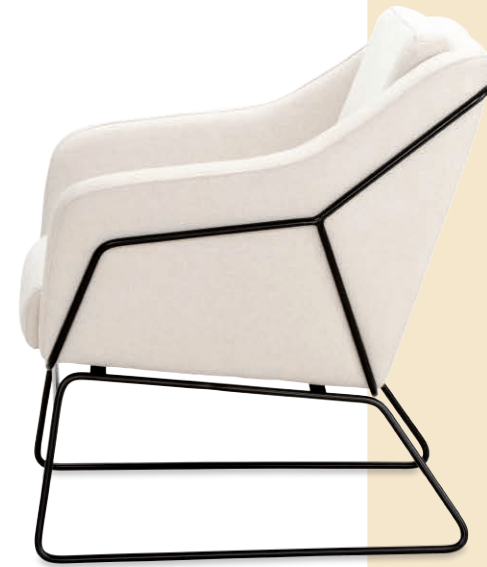

U S
 And what are you looking for?
 What is your Motiv?

LOUNGE CHAIRS & SOFAS

QUITO

armchair. width 82 | depth 82 | height 96
sofa. width 146 | depth 82 | height 95

L O R

LORD

armchair. width 69 | depth 70 | height 76
sofa. width 120 | depth 70 | height 76

sofa 2.5. width 150 | depth 70 | height 76
pouf. width 66 | depth 41 | height 42

F I J

FIJI

armchair. width 68 | depth 70 | height 79

HOLM

armchair. width 81 | depth 88 | height 105
sofa. width 144 | depth 88 | height 105

JAZZ

armchair. width 91 | depth 92 | height 101

BORG

BORG

armchair. width 84 | depth 81 | height 82
sofa. width 155 | depth 81 | height 82

QUEENS

QUEENS

armchair. width 91 | depth 91 | height 71
armchair with swivel base. width 91 | depth 91 | height 78